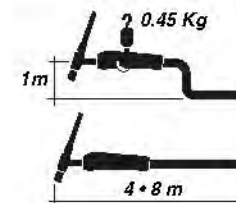

## TIG RANGE

### TECHNICAL DATA

Voltage class	L
Inert gas	Argon
Duty cycle 35% DC	110
Duty cycle 35% AC	95
Electrodes Ø mm	0.5 ÷ 1.6
Cooling	Air cooled

	SINTIG 9	SINTIG 9 FX	m
	SA1401	SB1401	4
	SA1801	SB1801	8
FITTING	SA1402	SB1402	4
M12x1	SA1802	SB1802	8
FITTING			
3/8 G			